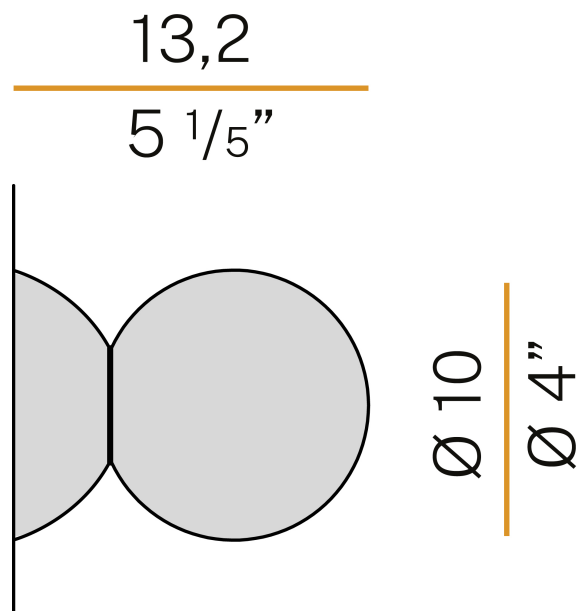

PANZERI

Murané

220-240V AC ON-OFF
P11505.010.0501

 champagne

Data sheet

CODE	P11505.010.0501
SYSTEM POWER CONSUMPTION	4W
LIGHT SOURCE	LED
COLOUR TEMPERATURE	2700K Ra>90
LIGHT DISTRIBUTION	diffused
POWER SUPPLY	220-240V AC
FREQUENCY	50/60Hz
ELECTRICAL CONFIGURATION	ON-OFF
DRIVER	integrated included
NOMINAL LUMINOUS FLUX	120lm
WEIGHT	0,42 Kg
PROTECTION DEGREE	IP20
COLOUR TOLLERANCES	SDCM 3
PACKING DIMENSIONS	12,0 x 24,0 x 13,0 cm

Technical drawing

Application

Polar diagram